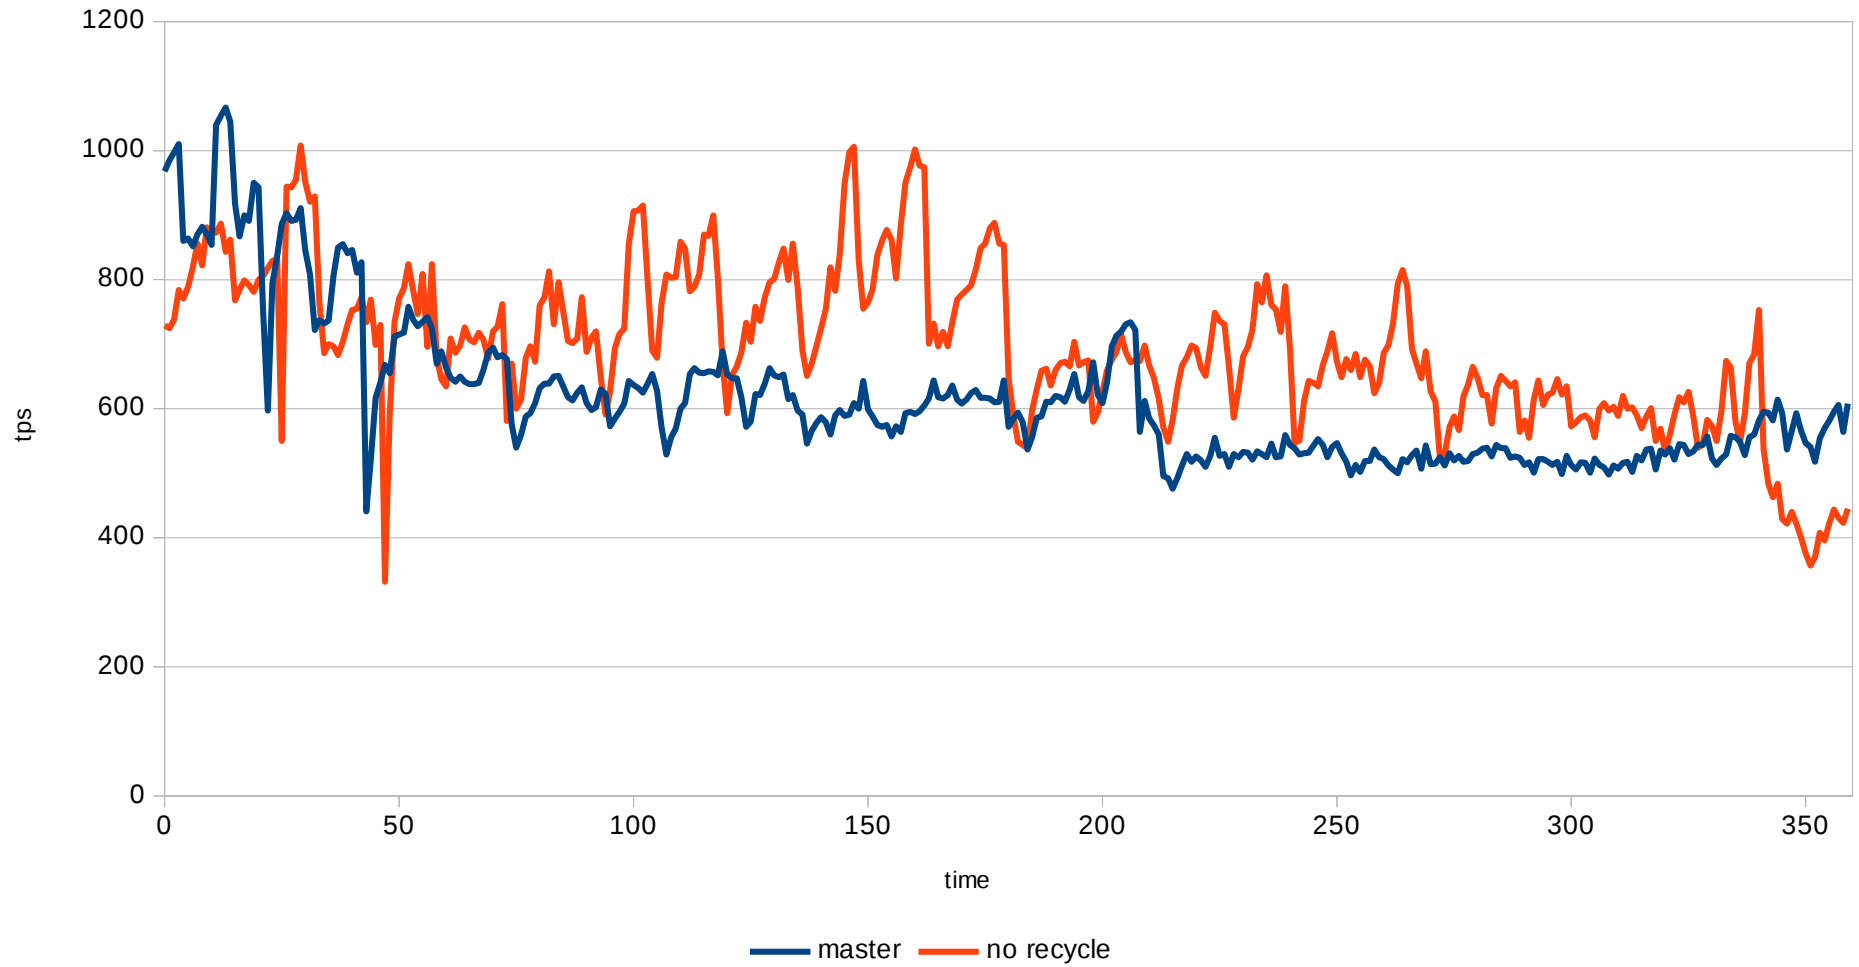

zfs / master vs. no recycle / scale 200

2x e5-2620v4, 64GB RAM, 3x SATA 7200 RPM

zfs / master vs. no recycle / scale 2000

2x e5-2620v4, 64GB RAM, 3x SATA 7200 RPM

zfs / master vs. no recycle / scale 8000

2x e5-2620v4, 64GB RAM, 3x SATA 7200 RPM