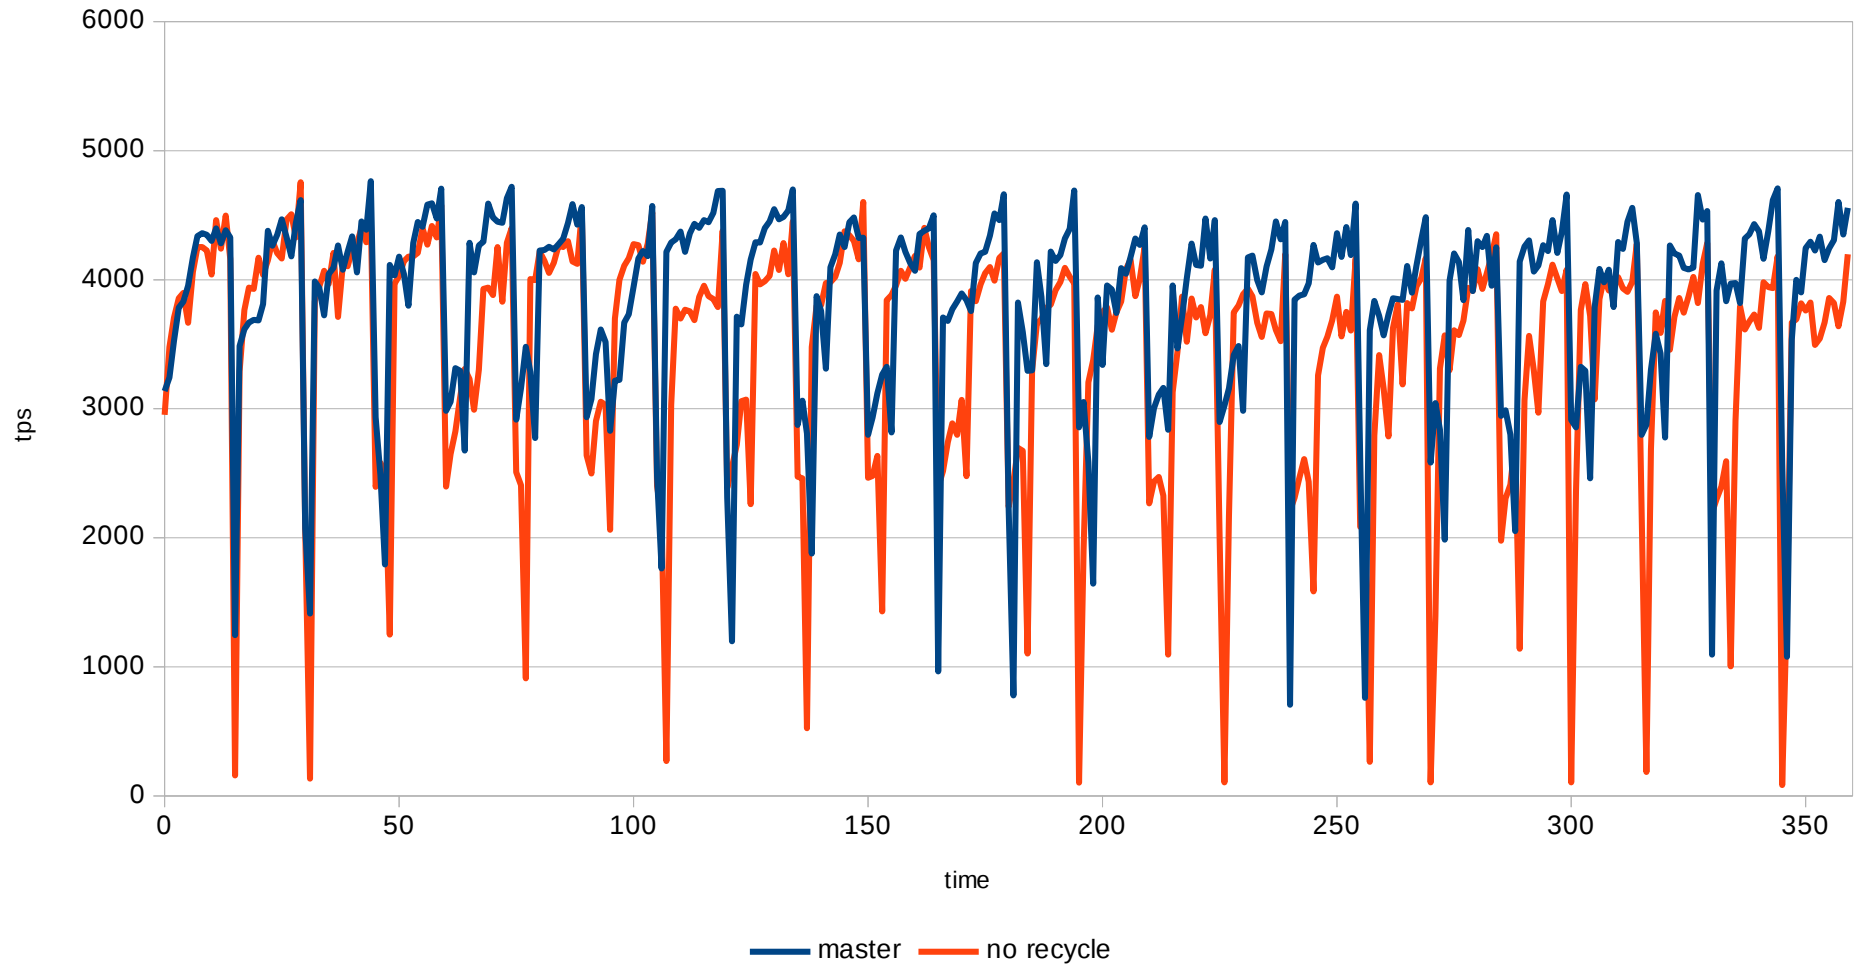

zfs / master vs. no recycle / scale 200

2x e5-2620v4, 64GB RAM, 3x SATA 7200 RPM

zfs / master vs. no recycle / scale 2000

2x e5-2620v4, 64GB RAM, 3x SATA 7200 RPM

zfs / master vs. no recycle / scale 8000

2x e5-2620v4, 64GB RAM, 3x SATA 7200 RPM