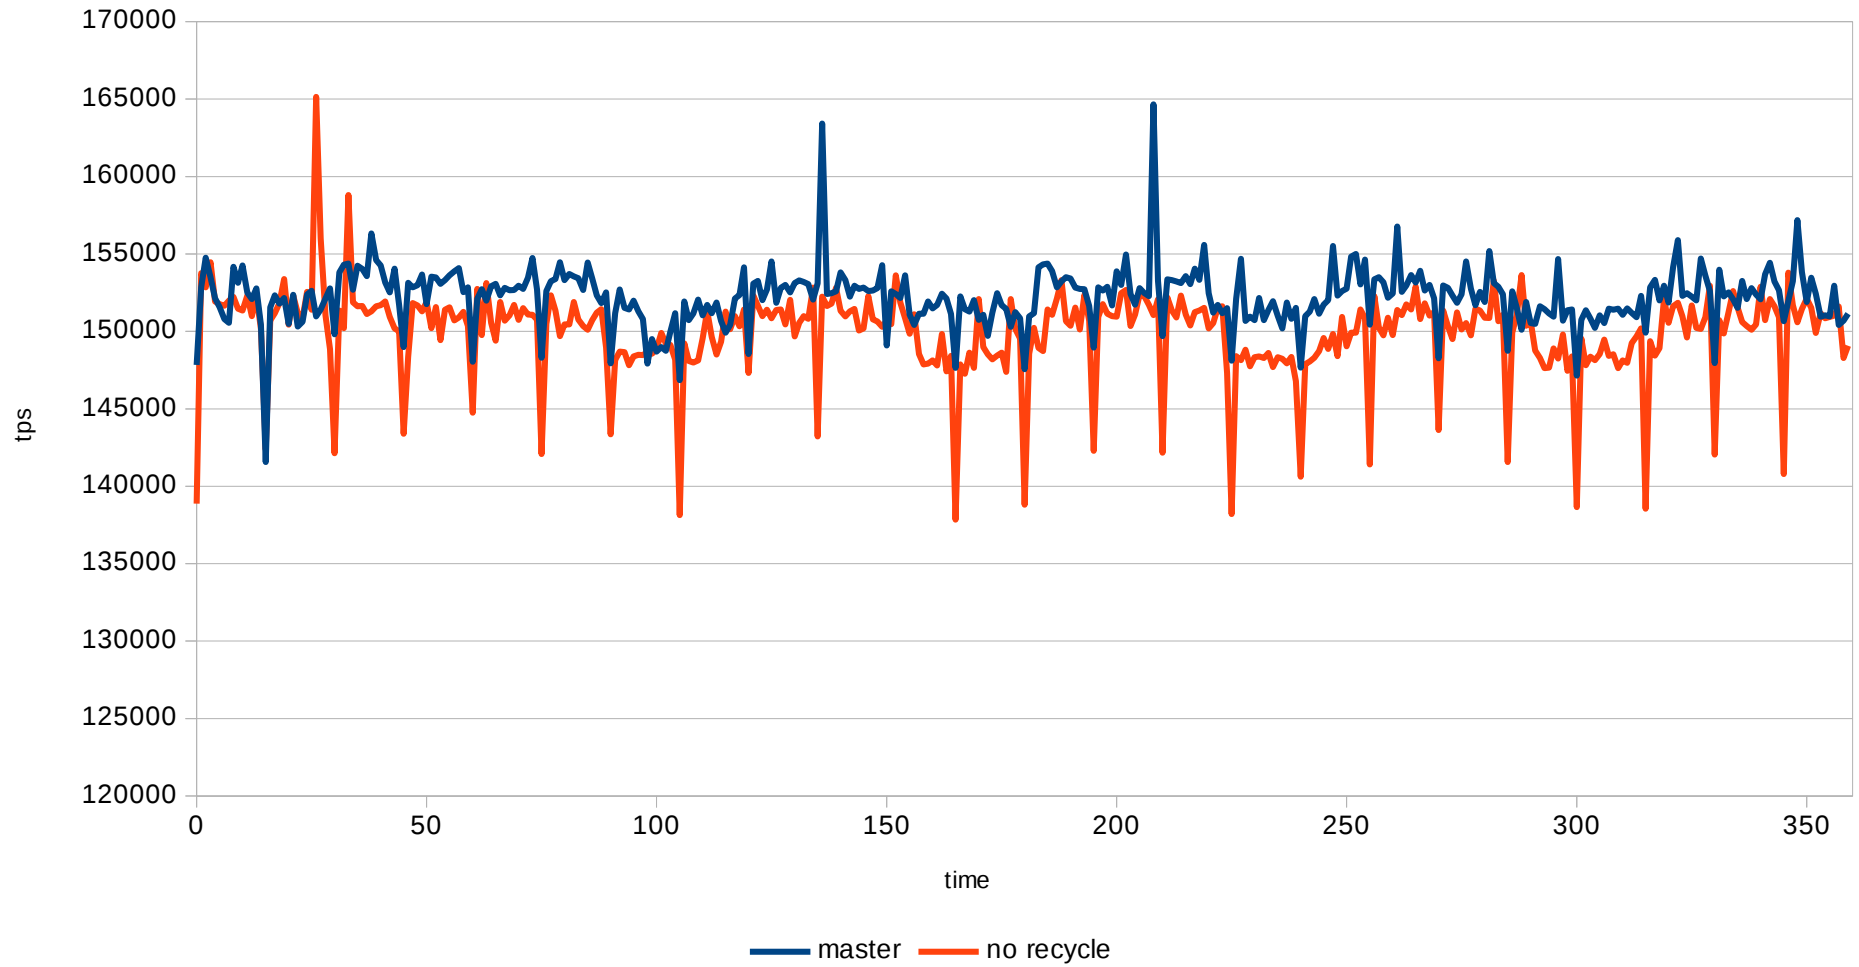

lvm ext4 / master vs. no recycle / scale 200

2x e5-2620v4, 64GB RAM, Intel Optane 900P 280GB

lvm ext4 / master vs. no recycle / scale 2000

2x e5-2620v4, 64GB RAM, Intel Optane 900P 280GB