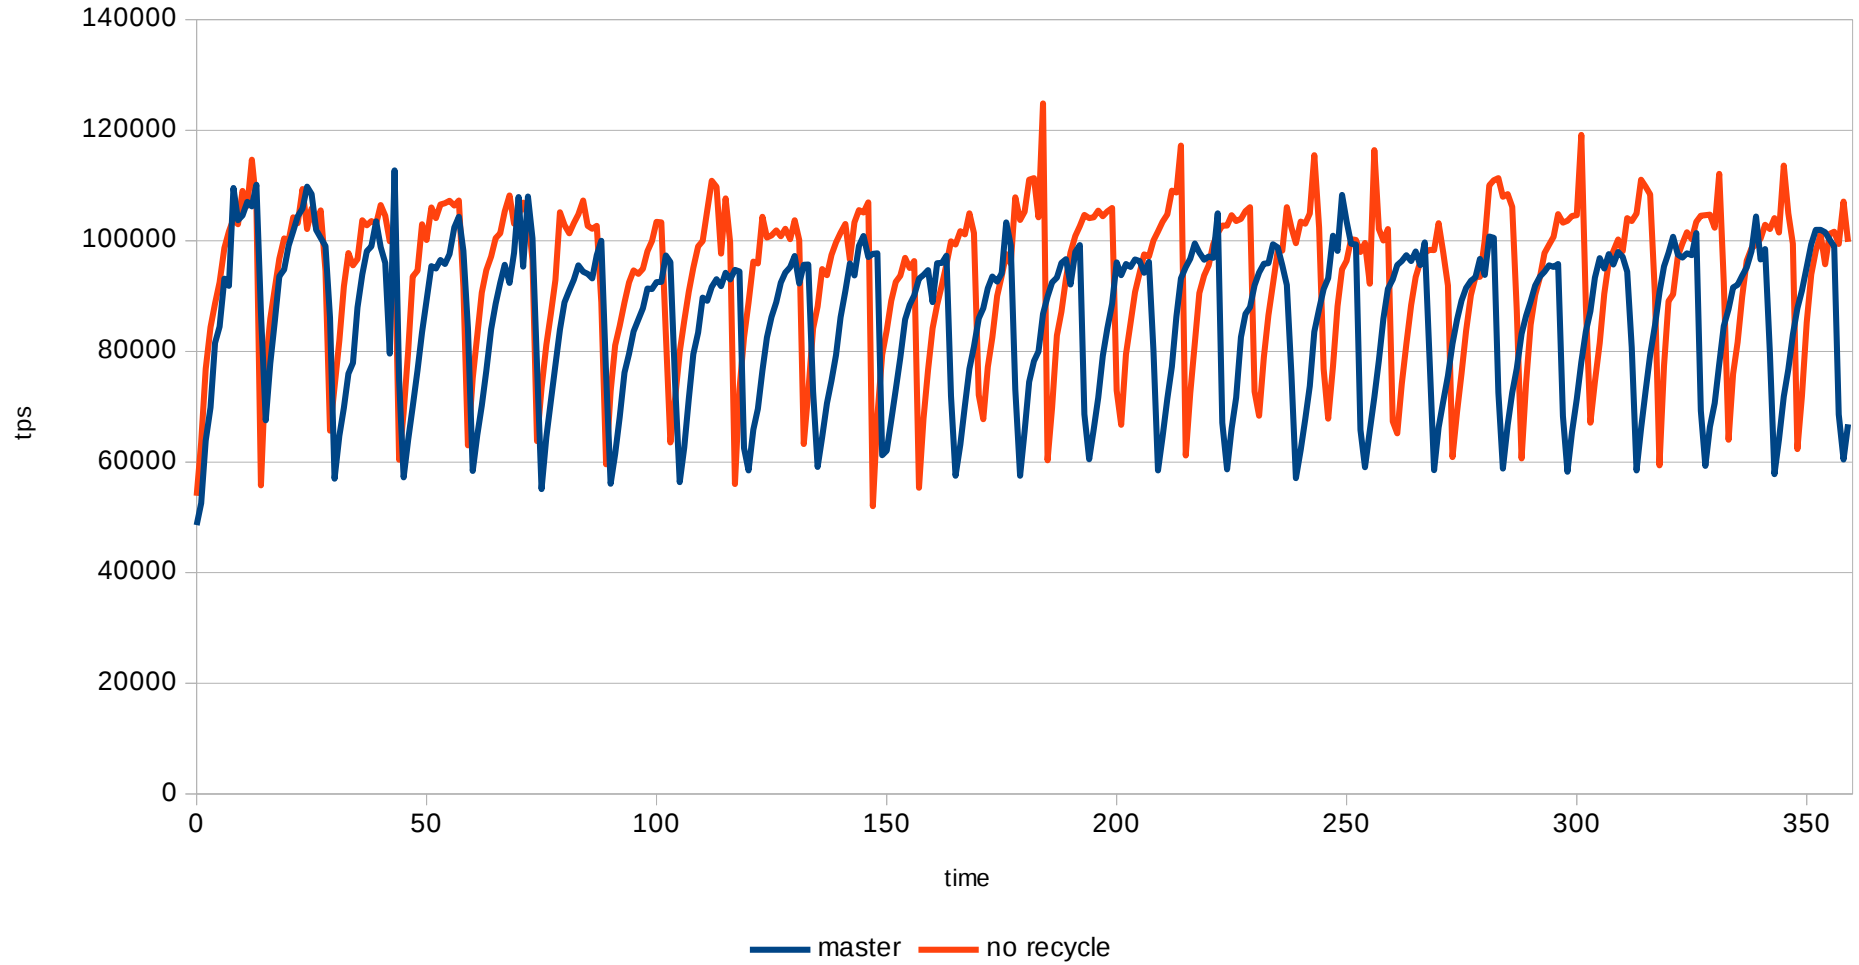

lvm ext4 with snapshots / master vs. no recycle / scale 200

2x e5-2620v4, 64GB RAM, Intel Optane 900P 280GB

lvm ext4 with snapshots / master vs. no recycle / scale 2000

2x e5-2620v4, 64GB RAM, Intel Optane 900P 280GB

lvm ext4 with snapshots / master vs. no recycle / scale 6000

2x e5-2620v4, 64GB RAM, Intel Optane 900P 280GB