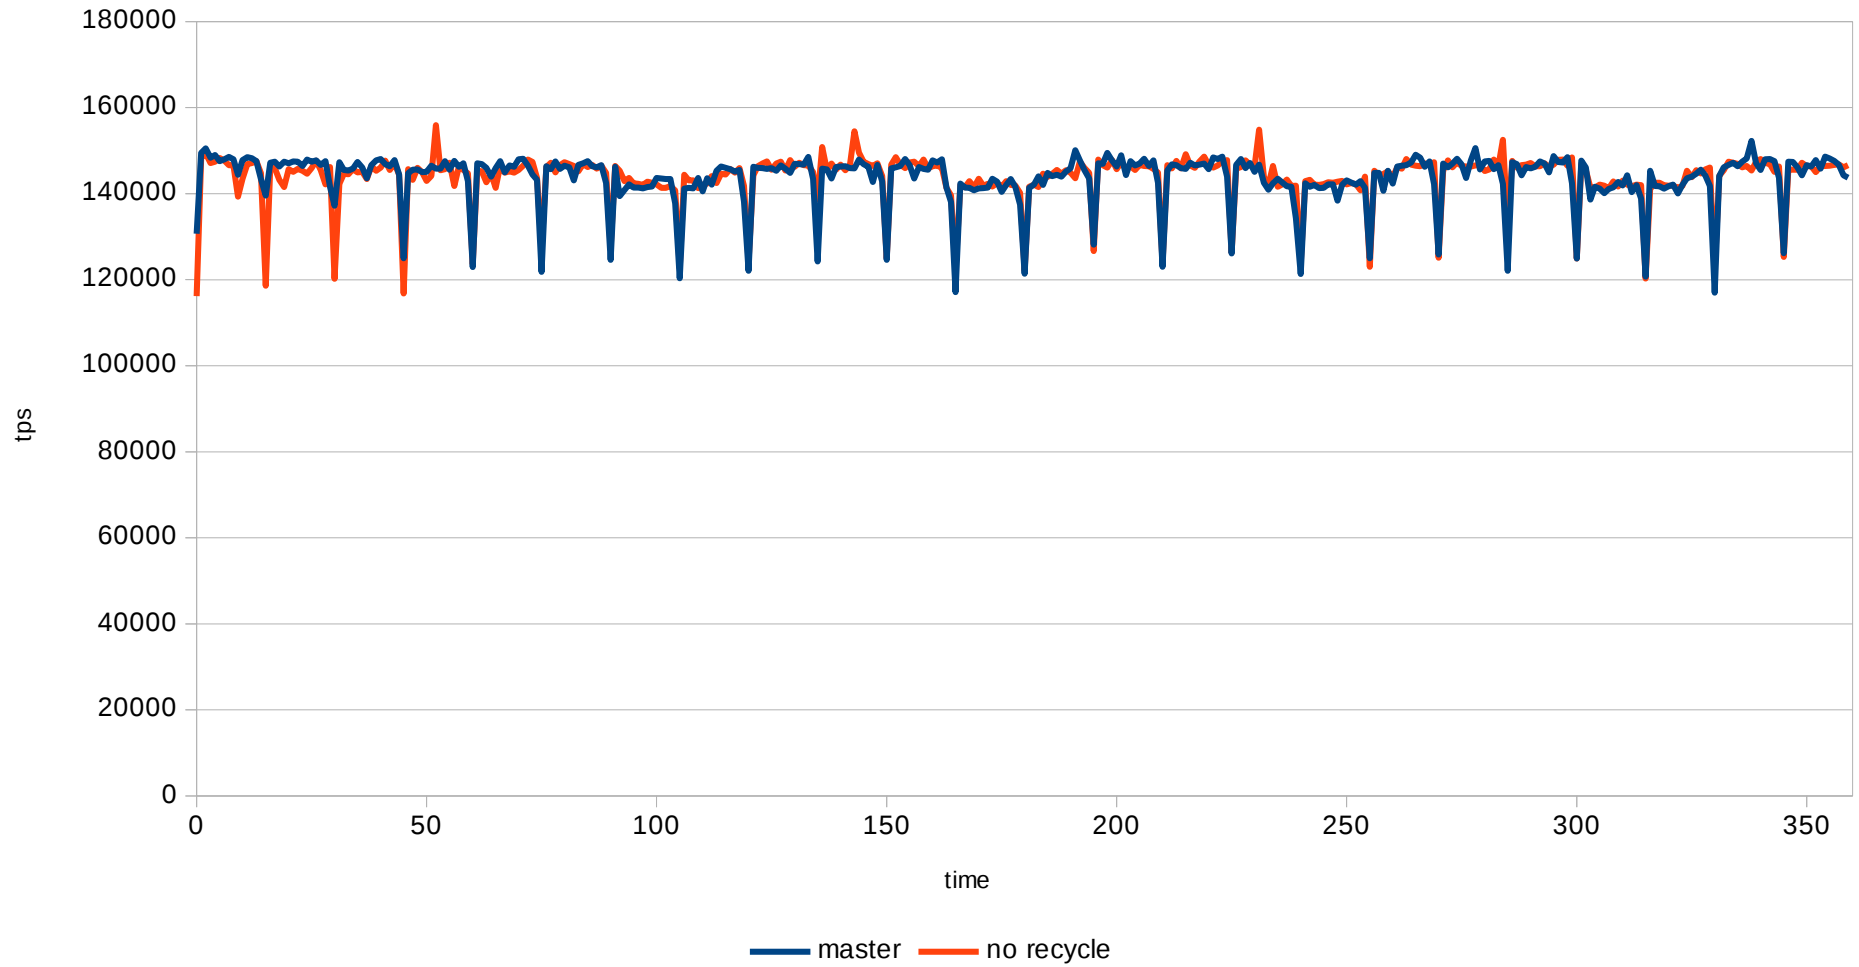

lvm ext4 with snapshots / master vs. no recycle / scale 200

2x e5-2620v4, 64GB RAM, Intel Optane 900P 280GB

lvm ext4 with snapshots / master vs. no recycle / scale 2000

2x e5-2620v4, 64GB RAM, Intel Optane 900P 280GB

lvm ext4 with snapshots / master vs. no recycle / scale 6000

2x e5-2620v4, 64GB RAM, Intel Optane 900P 280GB